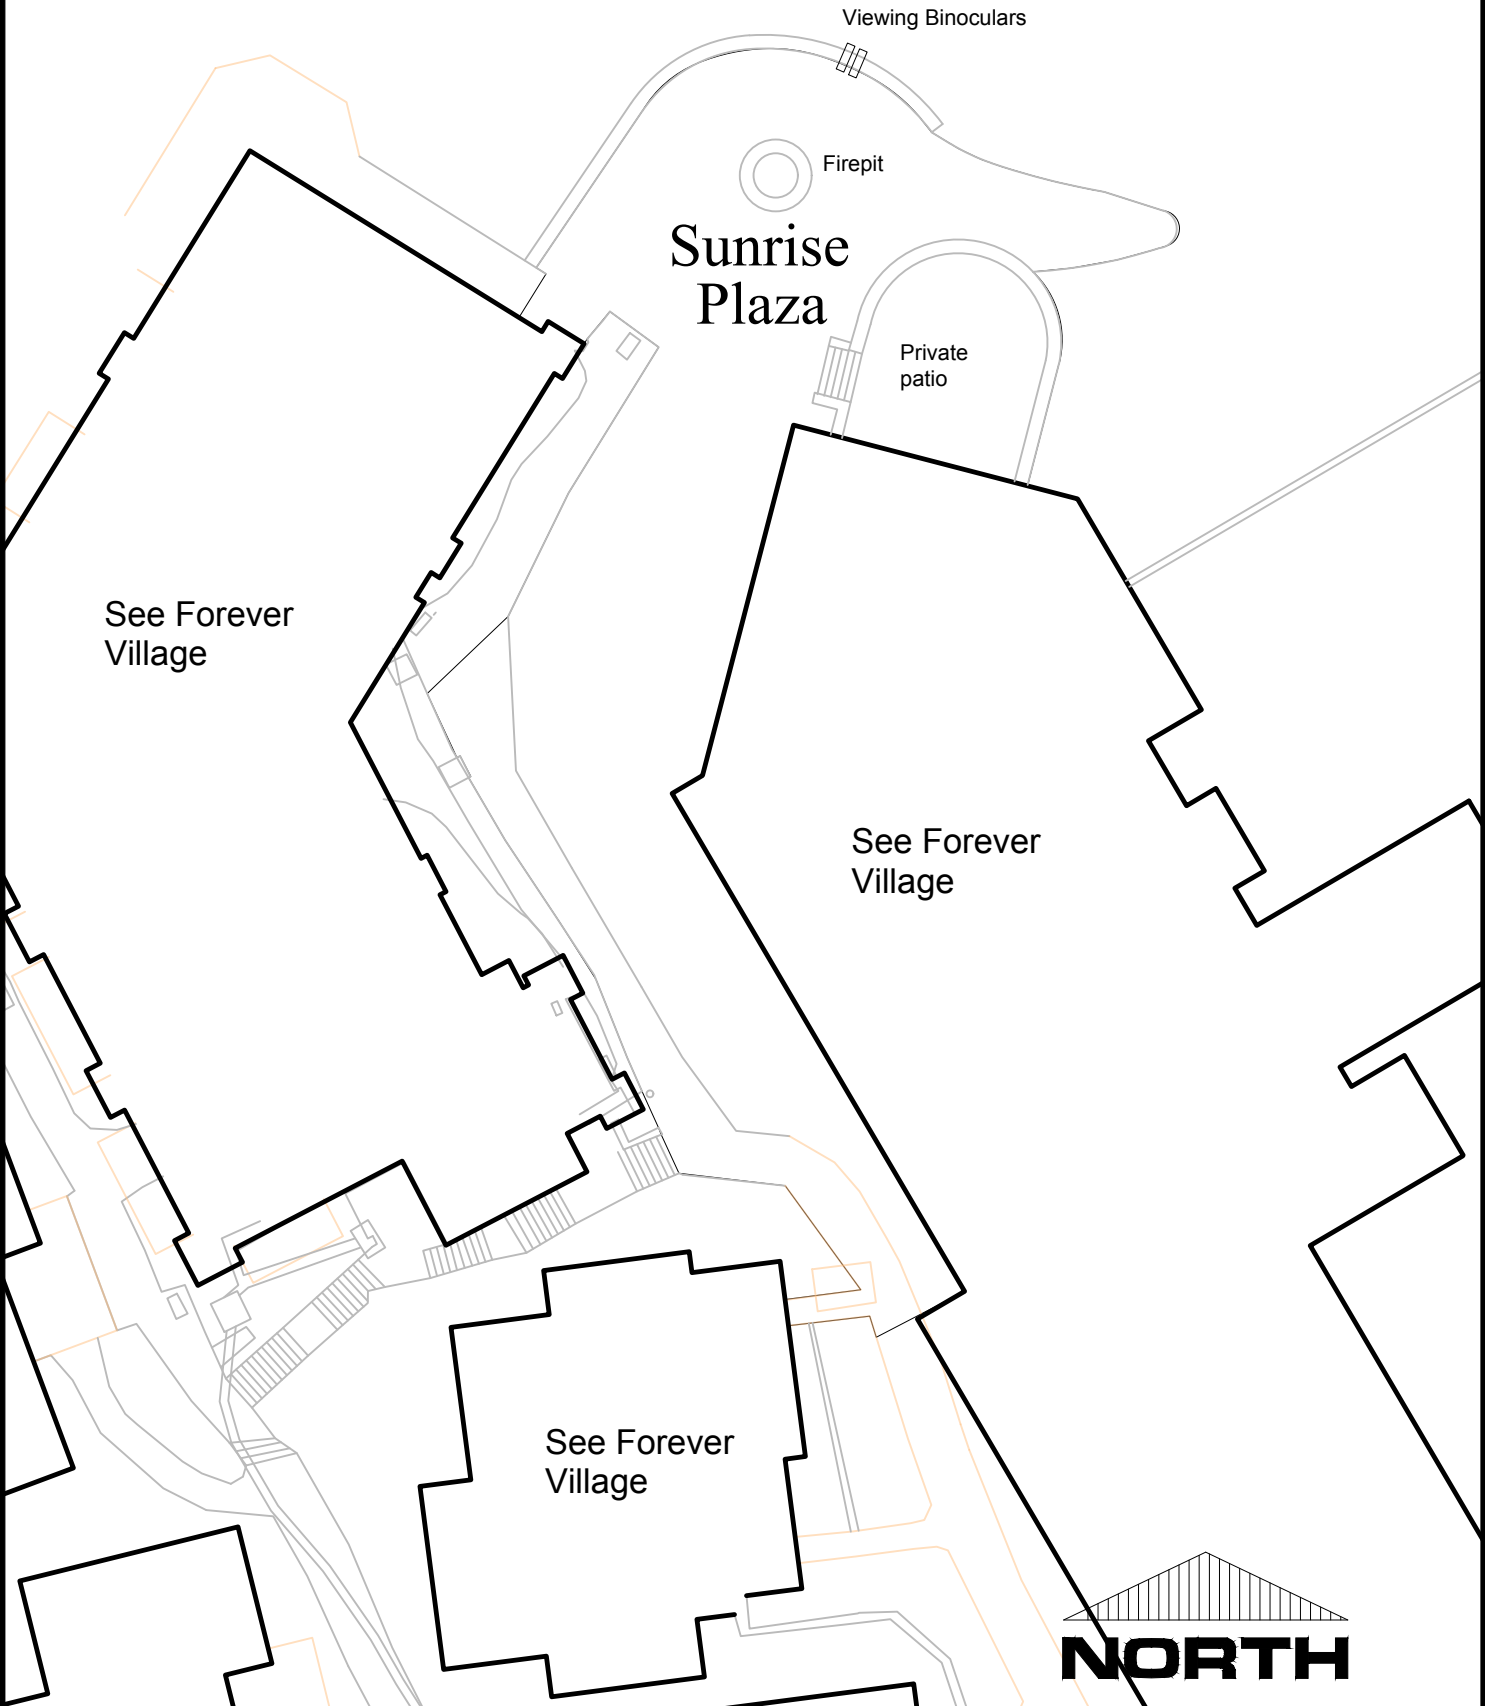

View to Valley Floor

Sunrise Plaza
Mountain Village Special Event Map
ph: 970-369-8236
www.townofmountainvillage.com

1" = 30'
9/18