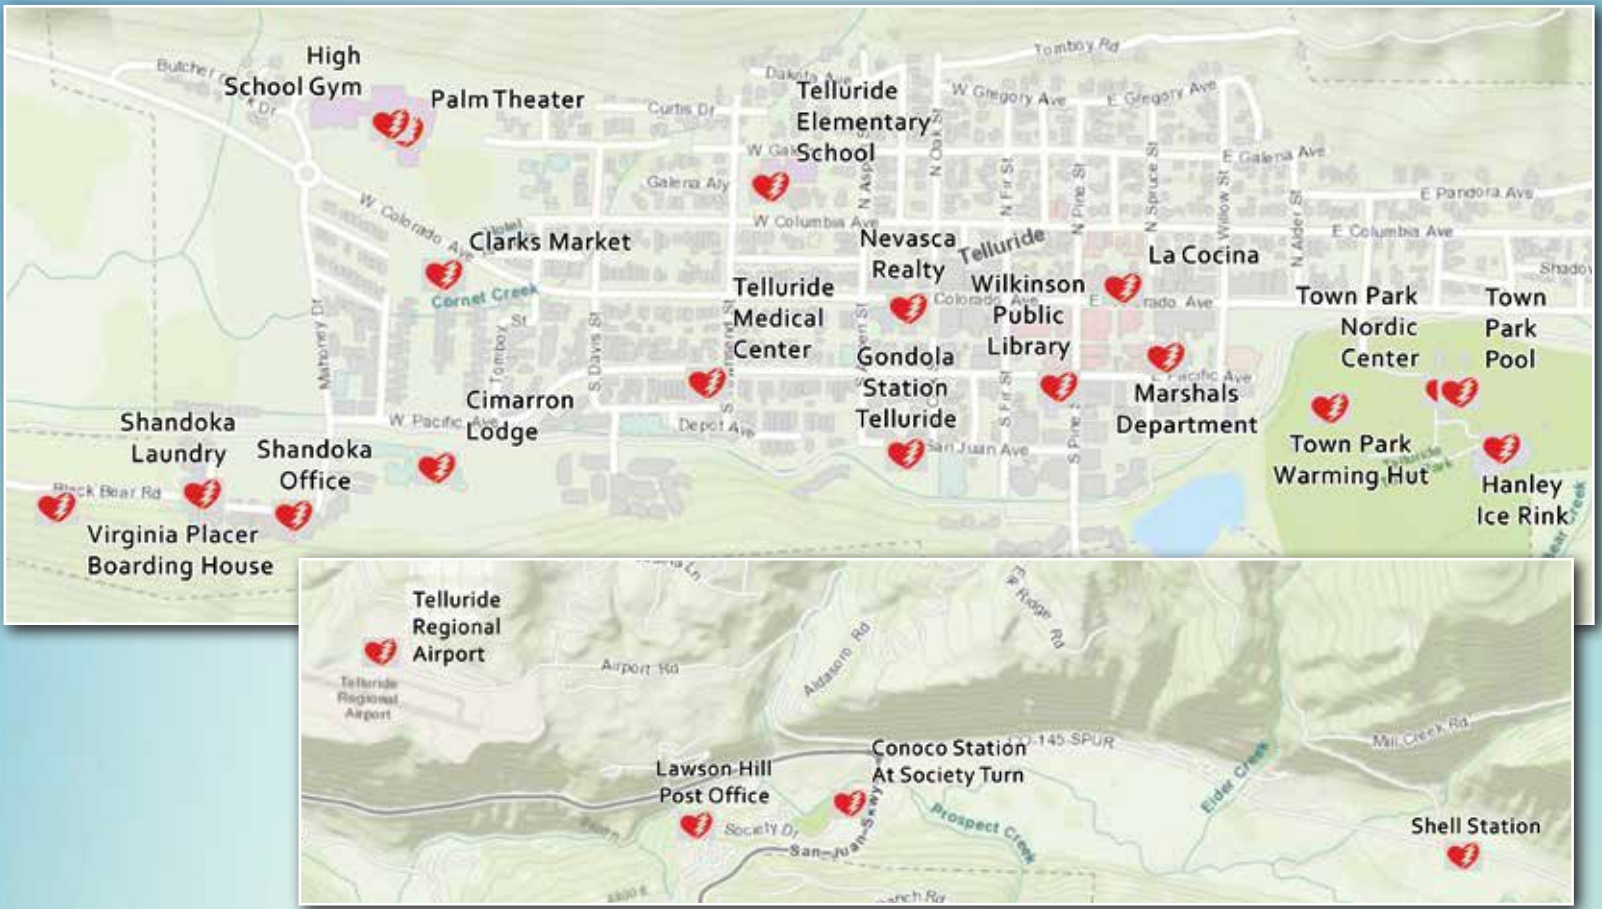

KNOW WHERE THE CLOSEST AED IS TO YOU

Telluride

Mountain Village

Ophir

Downvalley

Norwood

AED Maps of our region brought to you by the