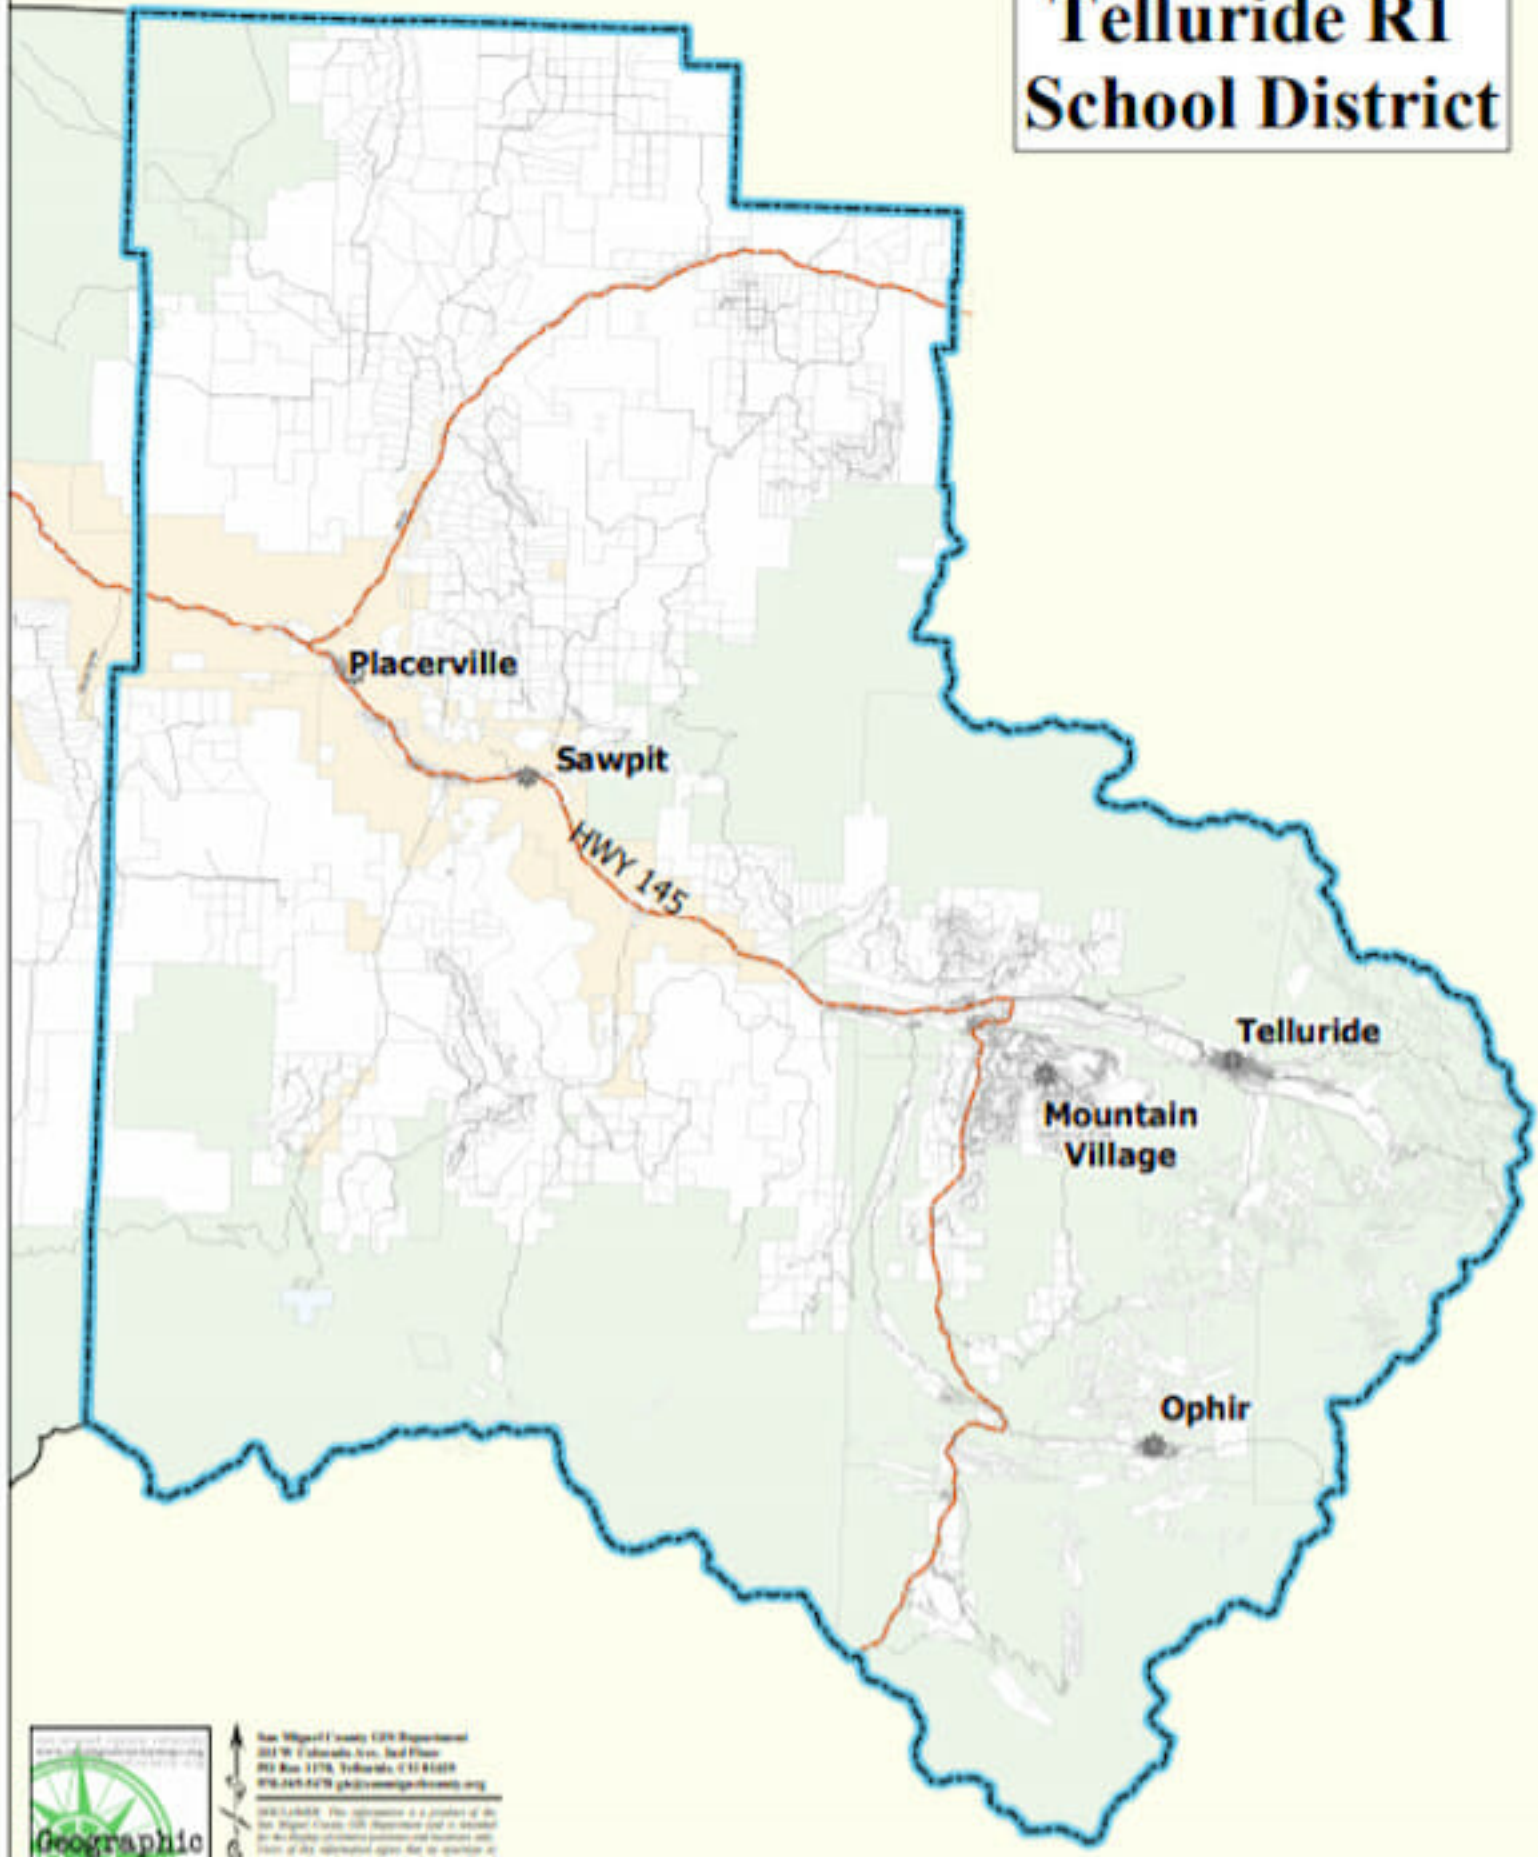

# Telluride R1 School District

San Miguel County GIS Department  
201 W. Colorado Ave., 3rd Floor  
PO Box 1276, Telluride, CO 81420  
970.265.4270 [gis@sanmiguelcounty.org](mailto:gis@sanmiguelcounty.org)