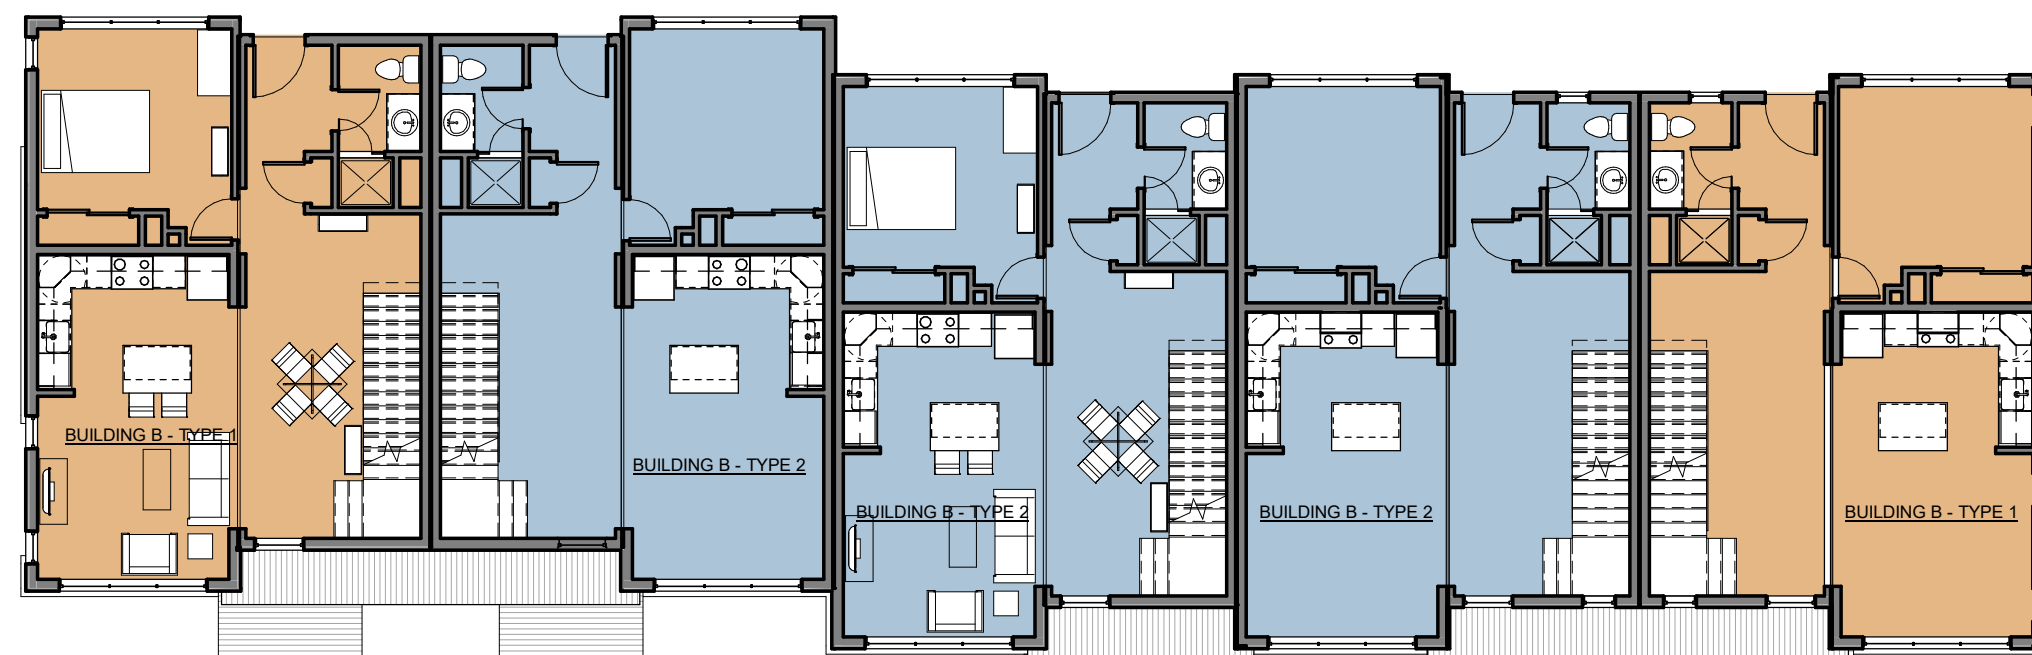

## SITE PLAN

**TYPE 1 UNIT** 1 BEDROOM

**TYPE 2 UNIT** 2 BEDROOM

**TYPE 3 UNIT** 2 BEDROOM

LOWER FLOOR OVERALL

1ST FLOOR OVERALL

2ND FLOOR OVERALL

3RD FLOOR OVERALL

## BUILDING A FLOOR PLANS

TYPE 1 UNIT

2ND FLOOR

1ST FLOOR

LOWER FLOOR

TYPE 2 UNIT

2ND FLOOR

1ST FLOOR

LOWER FLOOR

LOWER FLOOR OVERALL

1ST FLOOR OVERALL

2ND FLOOR OVERALL

MOUNTAIN VILLAGE LOT 644

BUILDING B FLOOR PLANS

# BUILDING C & D FLOOR PLANS