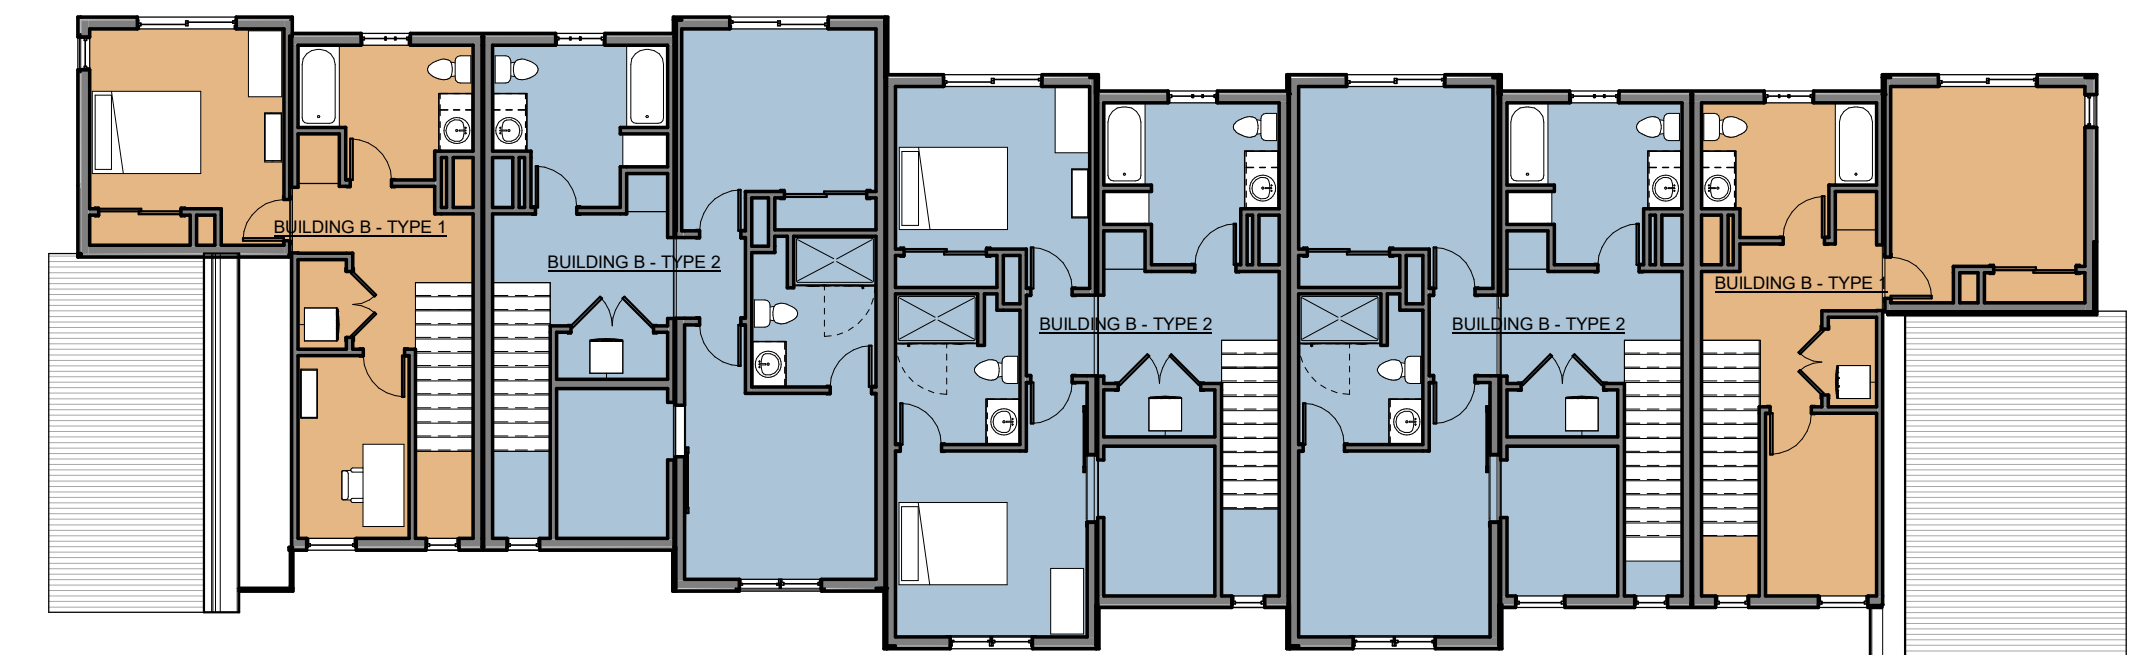

## SITE PLAN

**TYPE 1 UNIT** 1 BEDROOM

**TYPE 2 UNIT** 2 BEDROOM

**TYPE 3 UNIT** 2 BEDROOM

LOWER FLOOR OVERALL

1ST FLOOR OVERALL

2ND FLOOR OVERALL

3RD FLOOR OVERALL

## BUILDING A FLOOR PLANS

TYPE 1 UNIT

2ND FLOOR

1ST FLOOR

LOWER FLOOR

TYPE 2 UNIT

2ND FLOOR

1ST FLOOR

LOWER FLOOR

LOWER FLOOR OVERALL

1ST FLOOR OVERALL

2ND FLOOR OVERALL

MOUNTAIN VILLAGE LOT 644

BUILDING B FLOOR PLANS

# BUILDING C & D FLOOR PLANS